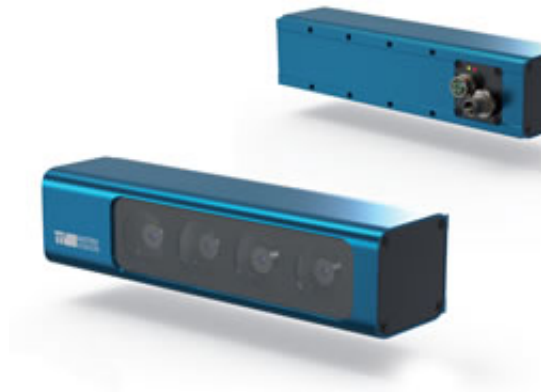

Perception Cam - the new way to see in three dimensions

31-10-2014 02:59

Perception Cam

The Perception Cam is inspired by human vision, i.e., the eye in cooperation with the brain does not see a cloud of points. The brain interprets the scenery using the learned experiences.. [More Info...](#)