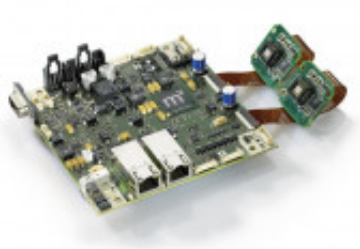

\_ mvBlueLYNX-M7

Intelligent cameras, modules, OEM

[Read more ... mvBlueLYNX-M7 - single-board image processing system](#)

2008 by contao-admin

28

Apr

[mvHYPERION-CLf - PCI Express frame grabber for FULL CameraLink](#)

\_ mvHYPERION-CLf

Machine Vision, Automation

[Read more ... mvHYPERION-CLf - PCI Express frame grabber for FULL CameraLink](#)

2008 by contao-admin

Page 1 of 2

- 1
- [2](#)
- [Next](#)